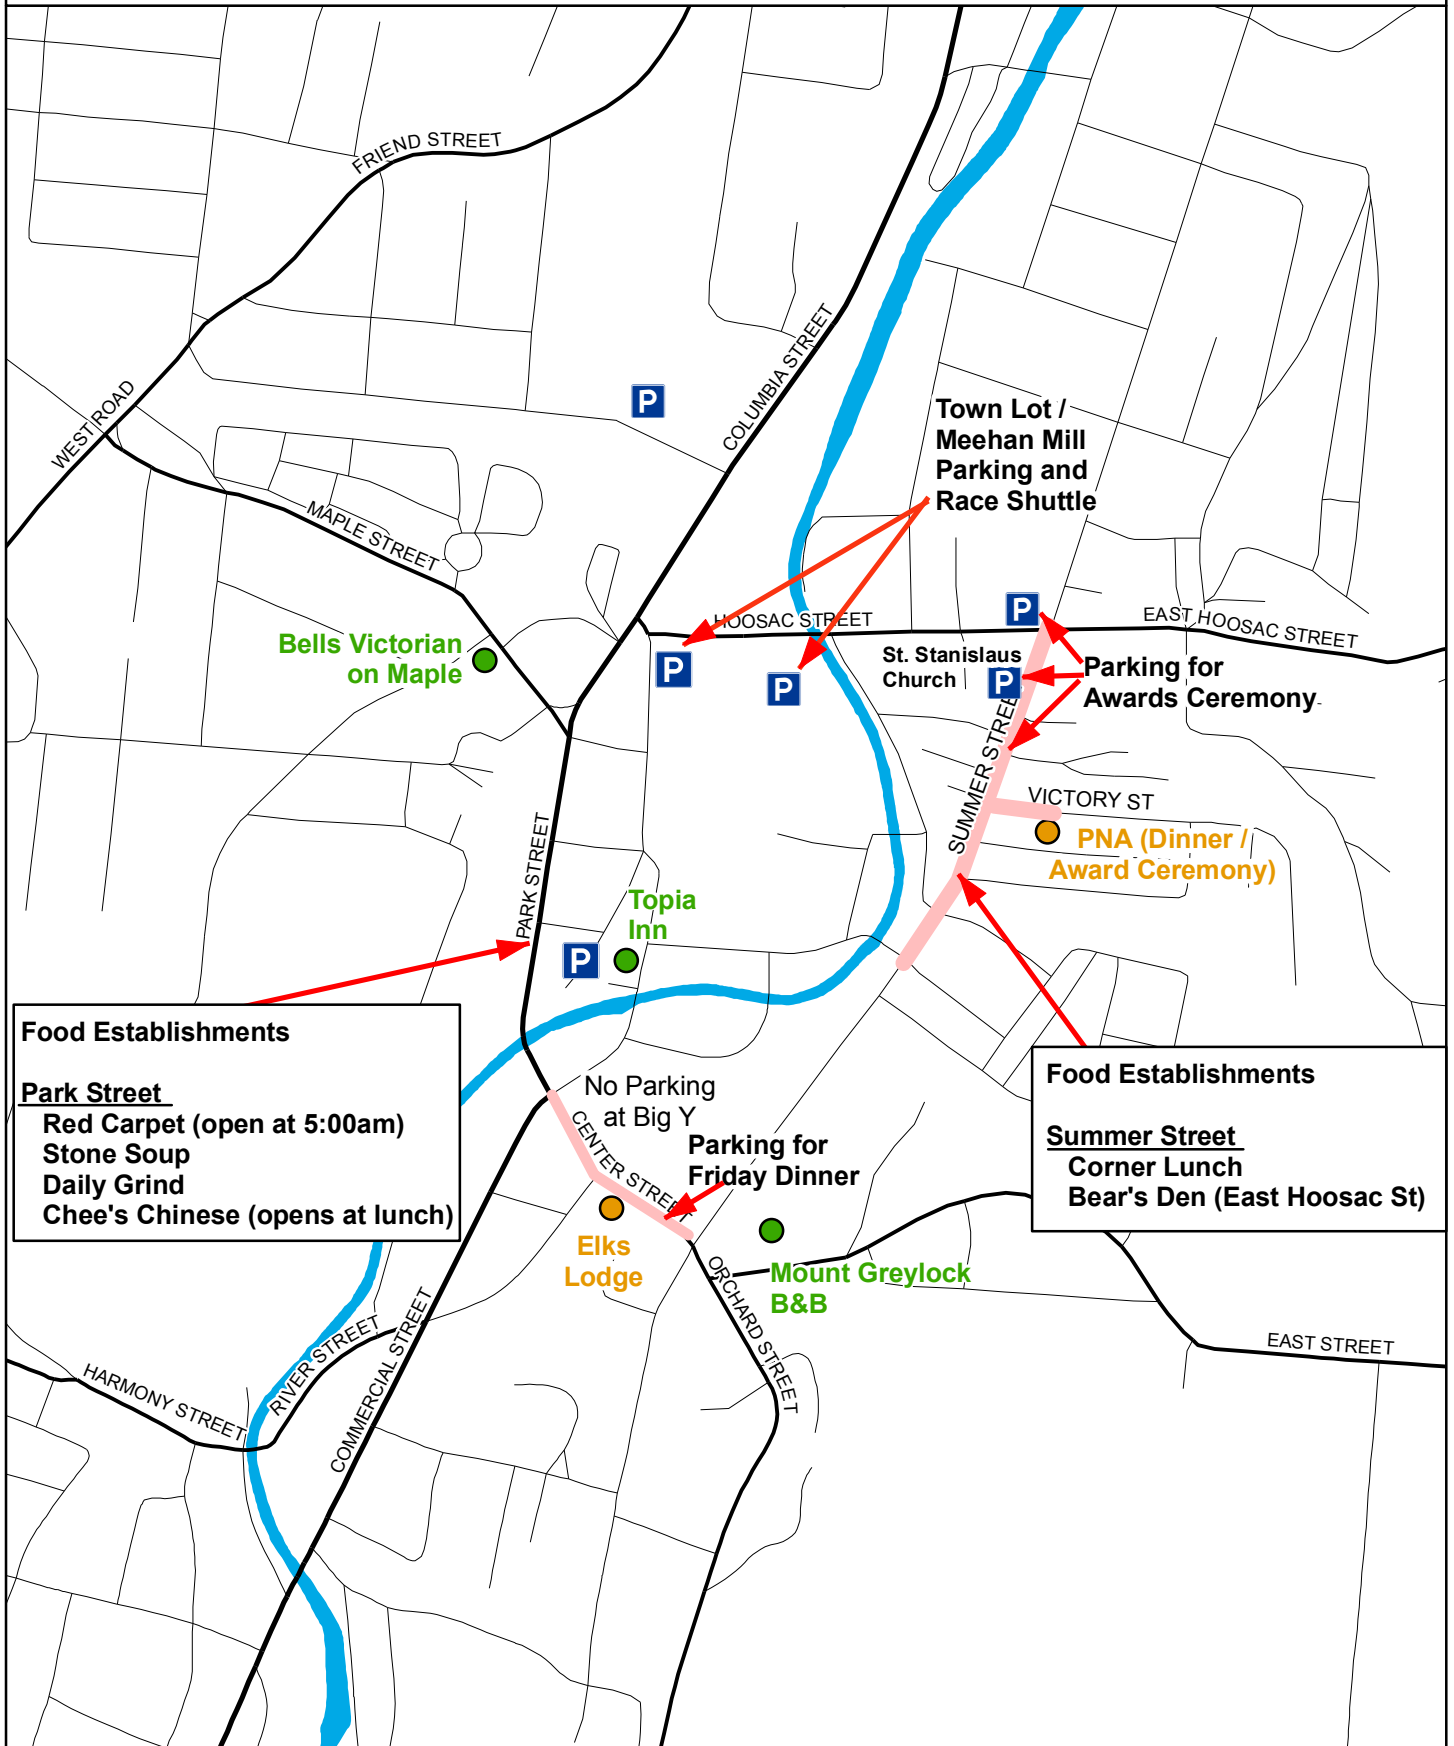

Event Map

Food Establishments

Park Street

- Red Carpet (open at 5:00am)
- Stone Soup
- Daily Grind
- Chee's Chinese (opens at lunch)

Food Establishments

Summer Street

- Corner Lunch
- Bear's Den (East Hoosac St)