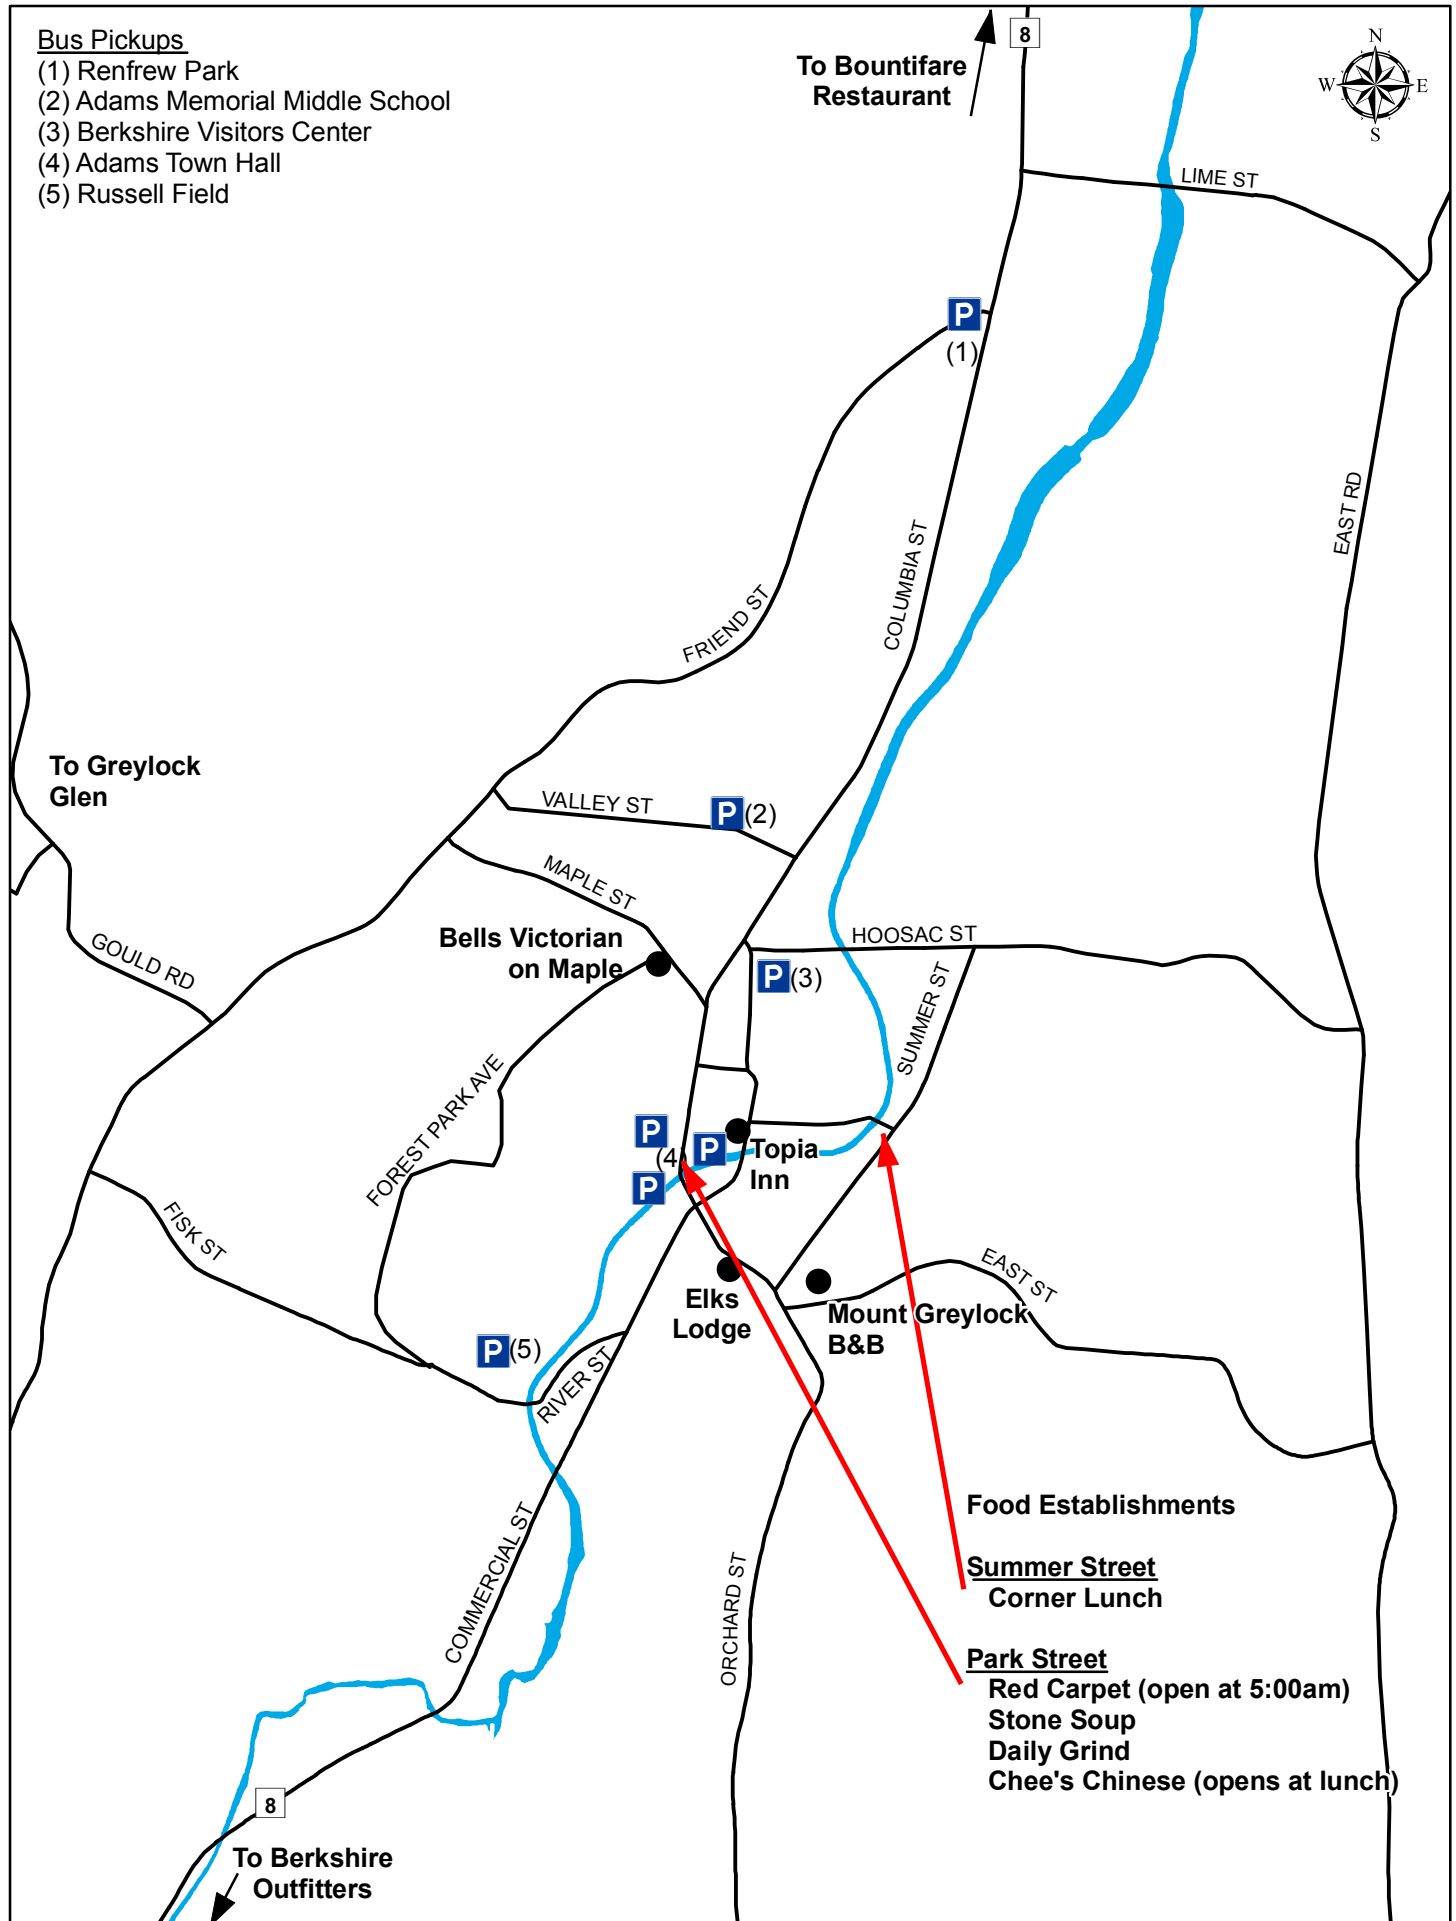

Bus Pickups

- (1) Renfrew Park
- (2) Adams Memorial Middle School
- (3) Berkshire Visitors Center
- (4) Adams Town Hall
- (5) Russell Field

To Bountifare Restaurant

To Greylock Glen

Food Establishments

Summer Street
Corner Lunch

Park Street
Red Carpet (open at 5:00am)
Stone Soup
Daily Grind
Chee's Chinese (opens at lunch)

To Berkshire Outfitters